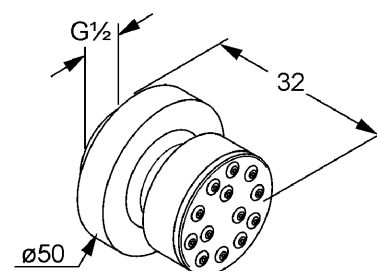

Product: KLUDI FIZZ 1 S body spray DN 15

Ref.: 6708305-00

Product description

body spray DN 15
 wall fastening
 flow class Z
 swivelling
 normal spray
 with ball joint and escutcheon
 noise group I

Finishes:
 05 chrome

Product picture

Advertisement

- * KLUDI GmbH & Co KG KLUDI FIZZ 1 S body spray item no. 6708305-00
- ** chrome plated brass/plastic, DIN EN 284
- *** DIN EN 1112

body spray, manufacturer KLUDI GmbH & Co KG
 KLUDI FIZZ 1 S body spray item no. 6708305-00, DN 15, chrome plated brass/plastic, swivel body spray, type: swivel body spray with normal spray an ball joint swing range 25 °, projection 32 mm, escutcheon Ø 50 mm, noise level DIN EN 4109 group I, flow class Z, for pressure type water heater, male connection 1/2 inch, PN 5

Dimensional drawing

Flow rate diagram