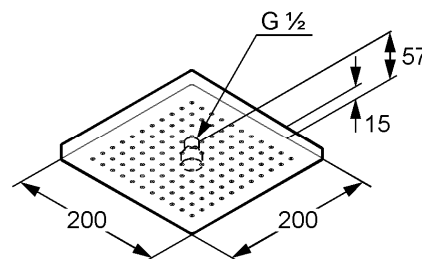

Product: KLUDI A-QA head shower DN 15

Ref.: 6653005-00

Product description

head shower DN 15
 200 x 200 mm
 with cleaning system
 with ball joint
 connection G 1/2
 without shower arm
 noise group I

Finishes:
 05 chrome

Product picture

Advertisement

- * KLUDI GmbH & Co KG KLUDI head shower item no. 6653005-00
- ** chrome plated brass/plastic, DIN EN 248
- *** ajar to DIN EN 1112

head shower, manufacturer KLUDI GmbH & Co KG KLUDI head shower item no. 6653005-00, DN 15, chrome plated brass/plastic, flow rate at 3 bar max. 0,43 l/s (free flow), noise level DIN 4109 group I, without report no., diameter head shower 200 x 200 mm, with ball joint, connection 1/2 inch female thread, with cleaning system, with 121 jets, PN 5,

Dimensional drawing

Flow rate diagram