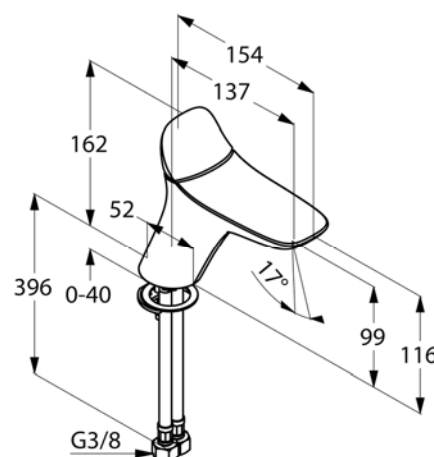

**Product:** KLUDI AMBA single lever basin mixer DN 15

**Ref.:** 530260575

**Product description**

single lever basin mixer DN 15  
 single hole mounted  
 solid lever  
 ceramic cartridge  
 aerator M 24 x 1  
 flow rate 5 l/min at 3 bar  
 flexible high pressure supply tubes G 3/8 inch  
 rapid installation set

Finishes:  
 05 chrome

**Product picture**

**Advertisement**

single lever basin mixer, manufacturer KLUDI GmbH & Co KG  
 KLUDI AMBA item no. 530260575  
 type: single lever basin mixer, DN 15 / PN 10, chrome plated brass, solid lever  
 chrome plated metal, ceramic cartridge K-28, aerator M 24 x 1, flow rate 5 l/min  
 at 3 bar, flexible high pressure supply tubes 3/8 inch with DVGW / W270 approval,  
 rapid installation set  
 dimensions: height: 162 mm, nozzle height: 99 mm, projection: 154 mm

**Dimensional drawing**

**Flow rate diagram**