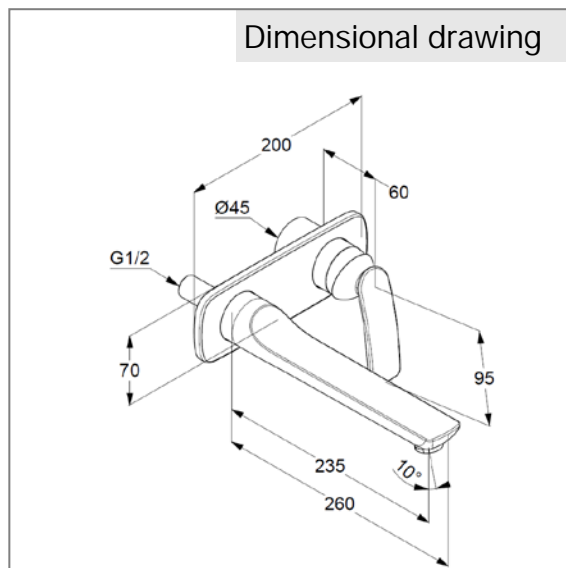

Product: KLUDI Balance concealed 2-hole single lever basin mixer, projection 230 mm, trim set

Ref.: 522470575

Product description

concealed 2-hole single lever basin mixer
 trim set
 wall mounting
 solid lever
 S-Pointer aerator M 24 x 1
 flow rate 6 l/min at 3 bar
 without pre-installation set
 KLUDI item no. 38243

Finishes:
 05 chrome

Product picture

Advertisement

wall mounted mixer, manufacturer KLUDI GmbH & Co. KG
 KLUDI Balance item no. 522470575
 type: concealed 2-hole single lever basin mixer, trim set, with wall outlet 180 mm, chrome plated brass, solid lever chrome plated metal, S-Pointer aerator M 24 x 1, flow rate 6 l/min at 3 bar, concealed wall unions
 dimensions: nozzle projection: 235 mm, lever projection: 60 mm, lever: 95 mm, centre distance: 110 mm, cover plate: 70/200 mm
 Suitable for pre-installation set KLUDI item no. 38243, not included.

Dimensional drawing

Flow rate diagram