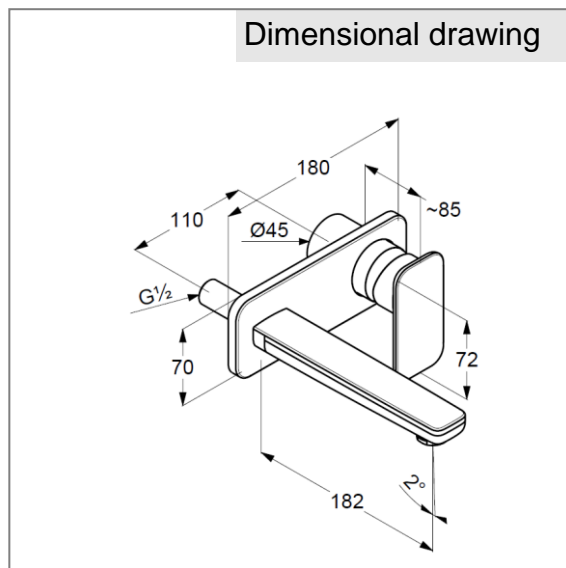

Product: KLUDI E2 concealed 2 hole single lever basin mixer, projection 180 mm, trim set

Ref.: 492440575

Product description

concealed 2 hole single lever basin mixer
 trim set
 wall mounting
 solid lever
 aerator M 24 x 1
 flow rate 7 l/min at 3 bar
 wall outlet 180 mm
 without pre-installation set
 KLUDI item no. 38243

Finishes:
 05 chrome

Product picture

Advertisement

wall mounted mixer, manufacturer KLUDI GmbH & Co. KG
 KLUDI E2 item no. 492440575
 type: concealed 2 hole single lever basin mixer, trim set, with wall outlet 180 mm, chrome plated brass, solid lever chrome plated metal, aerator M 24 x 1, flow rate 7,0 l/min at 3 bar, concealed wall unions
 dimensions: nozzle projection: 182 mm, lever projection: 85 mm, lever: 72 mm, centre distance: 110 mm, cover plate: 70/180 mm
 Suitable for pre-installation set KLUDI item no. 38243, not included.

Dimensional drawing

Flow rate diagram