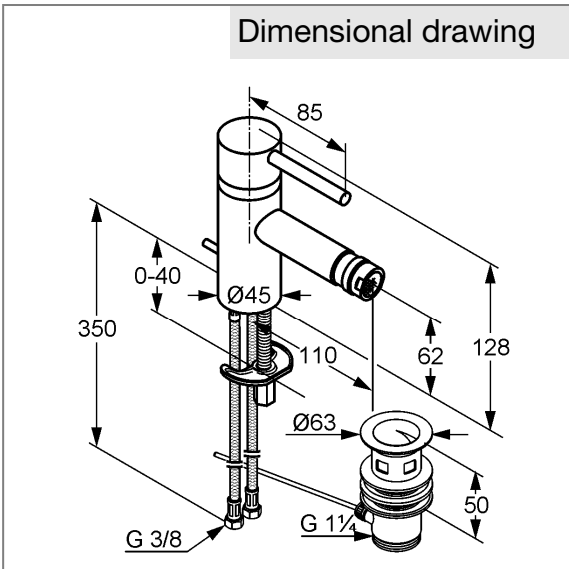

Product: KLUDI BOZZ single lever bidet mixer DN 10

Ref.: 385330576

Product description

single lever bidet mixer DN 10
 solid lever
 single hole mounted
 flow class Z
 ball-joint PCA aerator M 24 x I
 ceramic cartridge with hot water safety device
 pop up waste 1 1/4 inch
 rapid installation set
 flexible high pressure supply tubes G 3/8
 noise group I
 P- IX 19189 / IO

Finishes:
 05 chrome

Product picture

Advertisement

- * KLUDI GmbH & Co KG KLUDI BOZZ bidet single lever mixer item no. 385330576
- ** ceramic cartridge with hot water safety device Ø 35 mm, DIN EN 817
- *** brass, DIN 50930-6

bidet single lever mixer, manufacturer KLUDI GmbH & Co KG KLUDI BOZZ bidet single lever mixer item no. 385330576, DN 10, chrome plated brass, ceramic cartridge with hot water safety device Ø 35 mm, solid lever, noise level DIN EN 4109 group I, report no. P- IX 19189 / IO, type: bidet single lever mixer DN 10, flow class Z (max. 0,11 l/s), ball joint PCA aerator M 24 X I, flexible high pressure supply tubes 3/8 inch with DVGW / KIWA / WRAS / CSTB approval with metal body length 350 mm, nozzle projection 110 mm, nozzle height 62 mm, lever projection 85 mm, rapid installation set, pop up waste 1 1/4 inch, overall length 128 mm, for pressure type water heater, continuous line heater, PN 10,

Dimensional drawing

Flow rate diagram