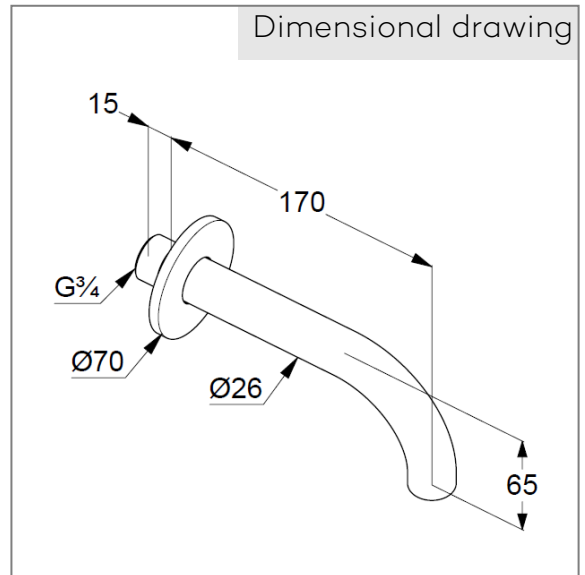

Technical Data

KLUDI BOZZ
wall spout
DN 20

Ref:
3850505

Finishes:
05 chrom

Product description
Manufacturer KLUDI GmbH & Co. KG
Typ: KLUDI BOZZ
wall spout
Ref.: 3850505
wall spout DN 20
wall mounted
Aerator, S-Pointer M24
flow rate at 3 bar = 25 l/ min.
fixed spout
connection 3/4"
with push-on rosette Ø 56 mm

Product picture

Dimensional drawing

Flow rate diagram