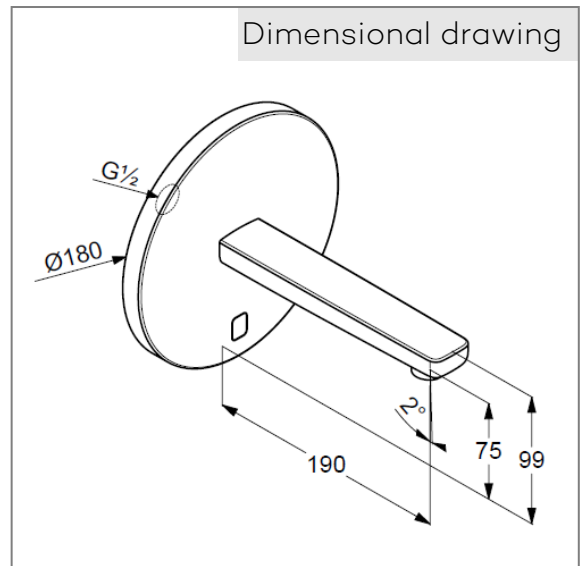

Technical Data

KLUDI ZENTA
electronic controlled basin mixer
pre- installation set
190 mm

Ref.:
3850305

Finishes:
05 chrome

Product description
Manufacturer KLUDI GmbH & Co. KG
Typ: KLUDI ZENTA
Electronic controlled basin mixer
Ref.: 3850305
electronic controlled basin mixer
6V battery or 230V main adapter
trim set without pre-installation set
pre installation set KLUDI Art. Nr. 38003 and 38004
for cold water or mixed water
optical object registration
Aerator, S-Pointer M24
flow rate at 3 bar = 5 l/ min.
activation optoelectrical
maximum water run- time ca. 1 minute
safety class IP65
Hygienic flushing

Product picture

Dimensional drawing

Flow rate diagram