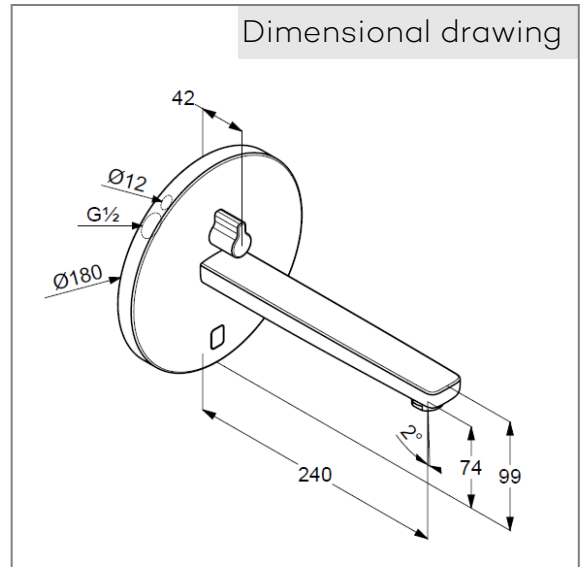

pre installation set KLUDI Art. Nr. 38001 and 38002

mixing shaft with temperature handle

optical object registration

Aerator, S-Pointer M24

flow rate at 3 bar = 5 l/ min.

activation optoelectronic

maximum water run- time ca. 1 minute

safety class IP65

Hygienic flushing

Product picture

Dimensional drawing

Flow rate diagram