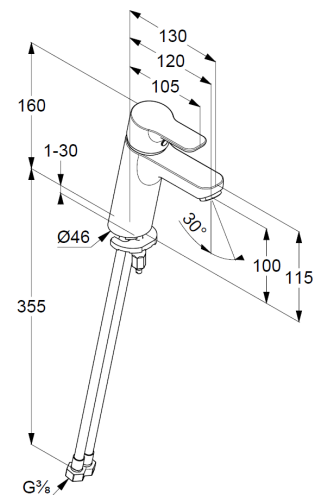

Technical Data

Product: KLUDI PURE&EASY
single lever basin mixer 100
DN 15

Article-Nr.: 372929165

Surface: 91 white/ chrome

Product description

manufacturer KLUDI GmbH & Co. KG
Typ: KLUDI PURE&EASY
single lever basin mixer 100,
DN 15/ PN 10
Art. Nr. 372929165
basin mixer
single lever mixer
single hole mounted
solid handle, metal
aerator M24
ceramic cartridge with hotwater safety device
flow rate at 3 bar = 7 l/ min.
flexible hoses G 3/8 DVGW approved
rapid installation set

Product Picture

Dimensional drawing

Flow rate diagram