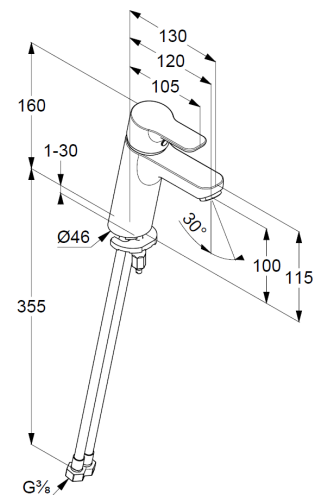

Technical Data

Product: KLUDI PURE&EASY
single lever basin mixer 100
DN 15

Article-Nr.: 372920565

Surface: 05 chrome

Product description

manufacturer KLUDI GmbH & Co. KG
Typ: KLUDI PURE&EASY
single lever basin mixer 100,
DN 15/ PN 10
Art. Nr. 372920565
basin mixer
single lever mixer
single hole mounted
solid handle, metal
aerator M24
ceramic cartridge with hotwater safety device
flow rate at 3 bar = 7 l/ min.
flexible hoses G 3/8 DVGW approved
rapid installation set

Product Picture

Dimensional drawing

Flow rate diagram