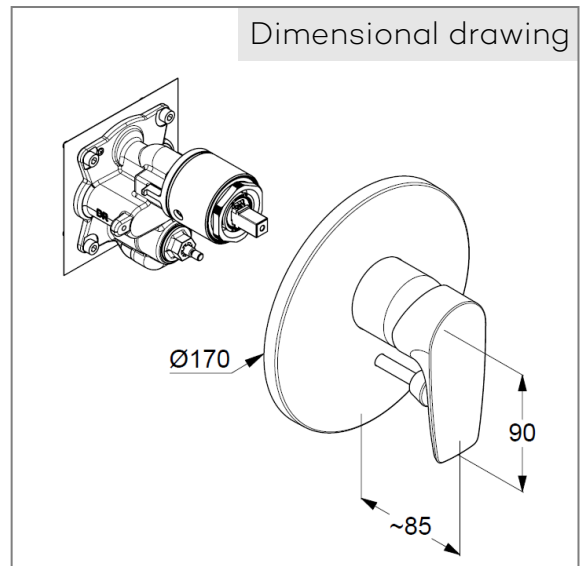

pre installation set KLUDI FLEXX.BOXX Art. Nr. 88011

trim set with functional unit

wall mounted

automatic diverter: shower/ bath

solid lever, metal

ceramic cartridge with hotwater safety device

flow rate at 3 bar = 31 l/ min.

Product Picture

Dimensional drawing

Flow rate diagram