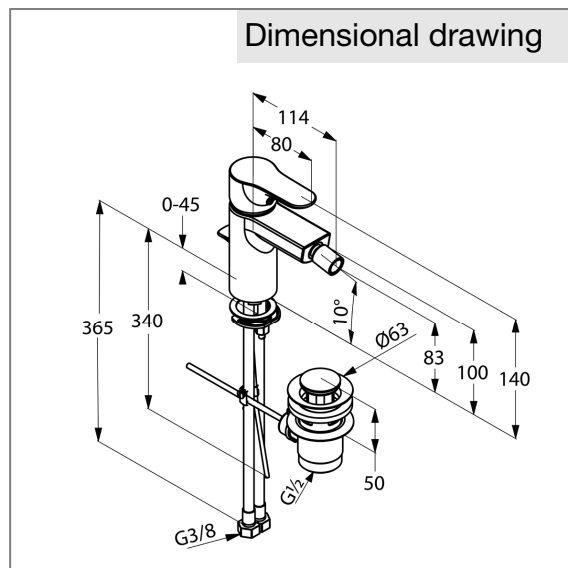

Product: KLUDI OBJEKTA single lever bidet mixer DN 15

Ref.: 324160575

Product description

single lever bidet mixer DN 15
 single hole mounted
 solid lever
 ceramic cartridge with hot water safety device
 ball joint with aerator M 18,5 x 1
 flow rate 8,2 l/min at 3 bar
 flexible high pressure supply tubes G 3/8 inch
 rapid installation set
 pop up waste 1 1/4 inch
 noise group I, P-IX 28193/IZ

Finishes:
 05 chrome

Product picture

Advertisement

single lever bidet mixer, manufacturer KLUDI GmbH & Co KG
 KLUDI OBJEKTA item no. 324160575
 type: single lever bidet mixer, DN 15 / PN 10, chrome plated brass, with pop up waste 1 1/4 inch rod-pull and pull knob chrome plated, solid lever chrome plated metal, ceramic cartridge K-35 with hot water safety device, ball joint with aerator M 18,5 x 1, flow rate 8,2 l/min at 3 bar, flexible high pressure supply tubes 3/8 inch with DVGW / W270 approval, rapid installation set
 noise level DIN 4109 noise group I, report no. P-IX 28193/IZ
 dimensions: height: 140 mm, nozzle height: 83 mm, projection: 114 mm, lever projection: 80 mm

Dimensional drawing

Flow rate diagram